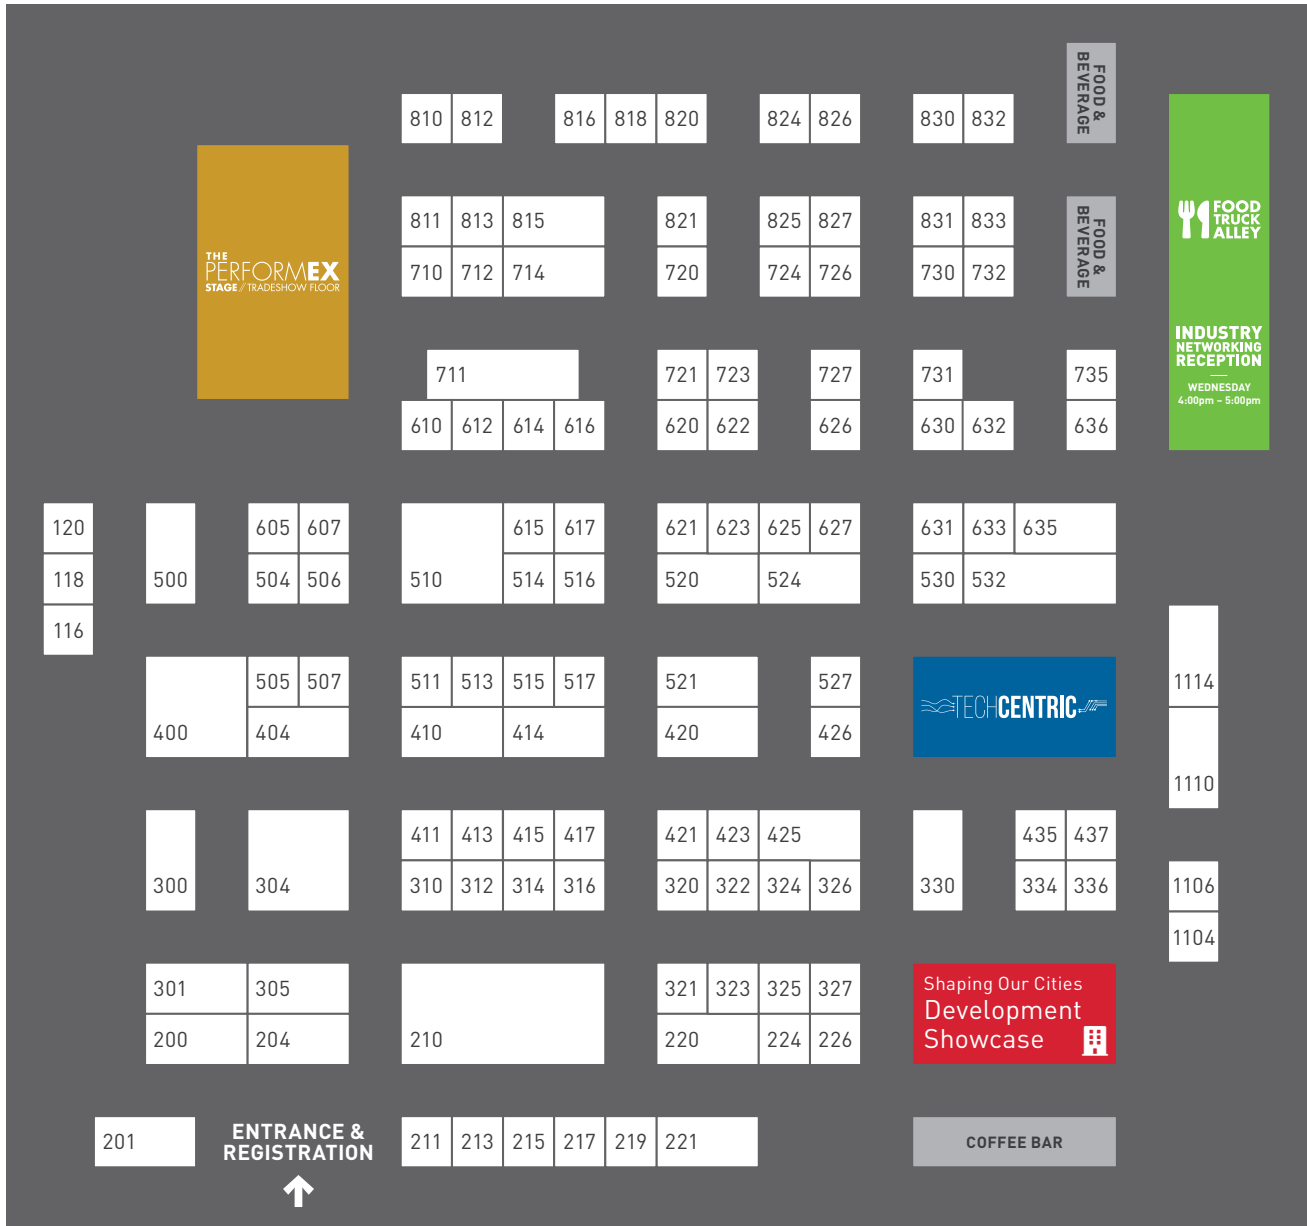

November 6 & 7, 2019
BMO Centre, Calgary

2019 FLOORPLAN

2019 RATES

10 x 10 – \$2425

10 x 20 – \$4850

20 x 20 – \$9700

Custom Size – please contact us for info

*\$175 additional per corner